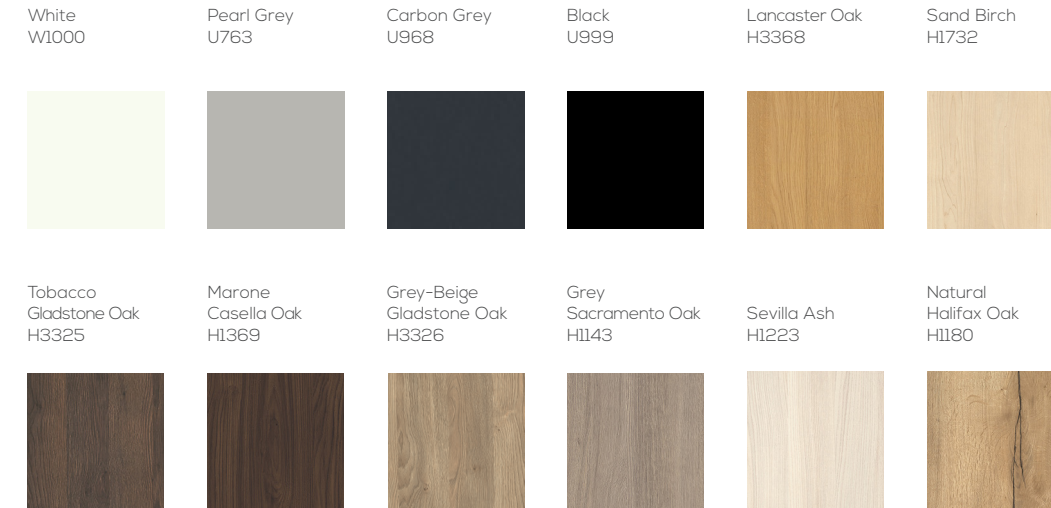

ONE

Tables

Product Code: ONETABLE
Description: Freestanding table with MFC top and coloured metalwork.

Dimensions

Height	2400mm
Width	1000mm
Depth	76mm
Seat Height	N/A
Weight	120kg

Additional table size upcharges:

1350 x 1000
1800 x 1000

Chaise Lounge

Product Code: ONECHAISE
Description: Upholstered Chaise Lounge seat only.

Please note Chaise Lounge must include 1000mm ceiling.

Dimensions

Height	N/A
Width	1000mm
Depth	940mm (1000mm without back wall)
Seat Height	455mm
Weight	33kg

Privacy Divider

Product Code: ONEEND
Description: Privacy divider available in 12 MFC options. Please specify left right or centre location.

Dimensions

Height	2300mm
Width	700mm
Depth	18mm
Seat Height	N/A
Weight	17kg

Cladding & Table Top Finishes