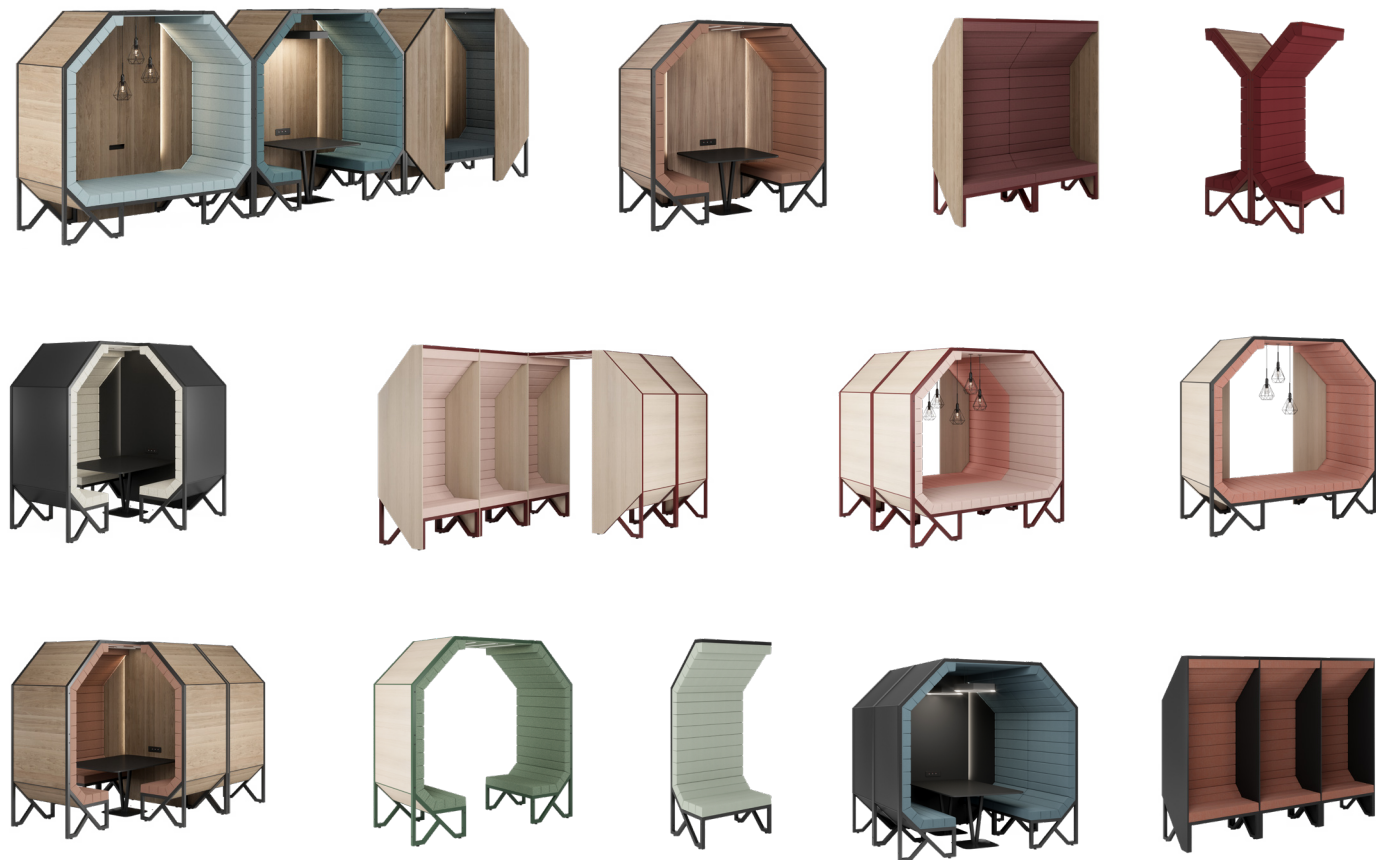

ONE

Product Brochure

ONE

A unique modular system designed to adapt to and curate a multitude of settings across a multitude of spaces. The ONE range creates infinite possibilities using one single intelligent module, supported by a series of shared, simple components. Build, multiply or subtract as the space demands, the modules can be reconfigured and remodelled to adapt to the space requirements.

ONE

Core Module

Product Information

- Powder coated steel frame available in fine textured black (RAL 9005), pine green (RAL 6028) and wine red (RAL 3005).
- Cladding surrounds, media wall and privacy screens available in 12 MFC finishes.
- Wide selection of fabric options.
- Three fabric specification options; solid, multi position, tricolour.
- Multiple ceiling options, plain or with lighting.
- Three lighting option; LED strip lights, hexagon pendant and triple bulb pendant.
- Three table sizes options.
- Tabletops available in 18mm MFC finishes.
- Media unit features TV bracket and integrated power. Available in 12 MFC finishes.
- Media unit can hold up to a 50inch monitor.

Solid Colour Upholstery

Multi Position Upholstery

Tricolour Striped Upholstery

Ceiling & Lights

Product Code: ONECEILING
Description: 600mm plain ceiling only.

Dimensions

Height	52mm
Width	1000mm
Depth	600mm
Seat Height	N/A
Weight	18kg

Back Wall

Product Code: ONEWALL
Description: Back Wall with integrated led lighting, including Type A power.

Dimensions

Height	2400mm
Width	1000mm
Depth	76mm
Seat Height	N/A
Weight	120kg

Power option upcharges: