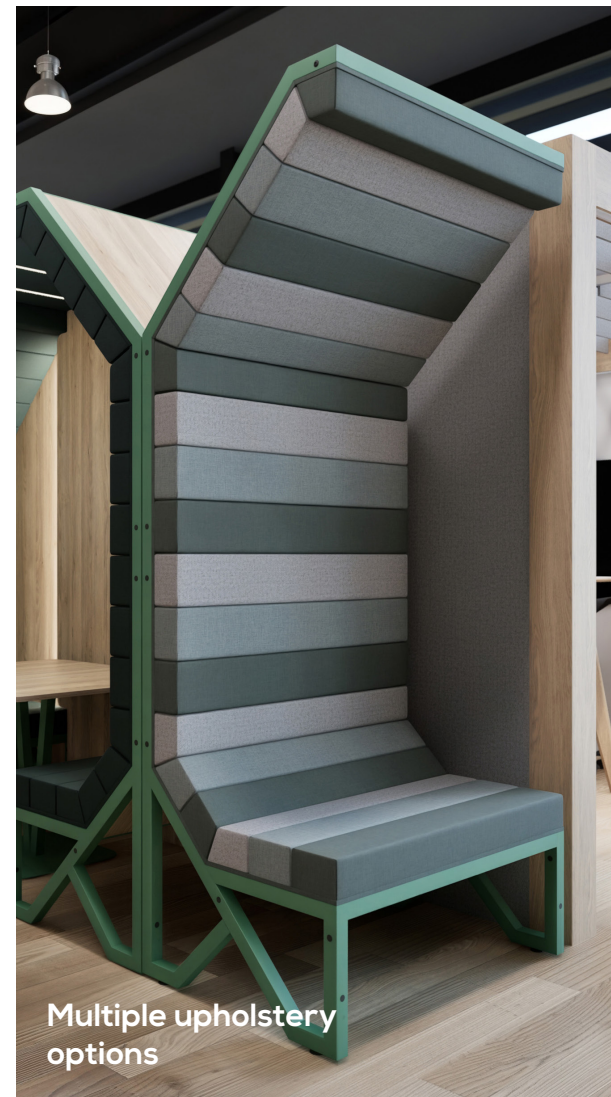

Dimensions

Height	2300mm
Width	700mm
Depth	18mm
Seat Height	N/A
Weight	17kg

Cladding & Table Top Finishes

Frame Colours

Configuration Examples

Seating

Focus & Escape

Collaborate

Meet

Recessed LED Lighting

Pendant Lighting

Chaise Lounge

Back wall with integrated LED

Privacy Screens

Hexagon Lighting

Multiple upholstery options